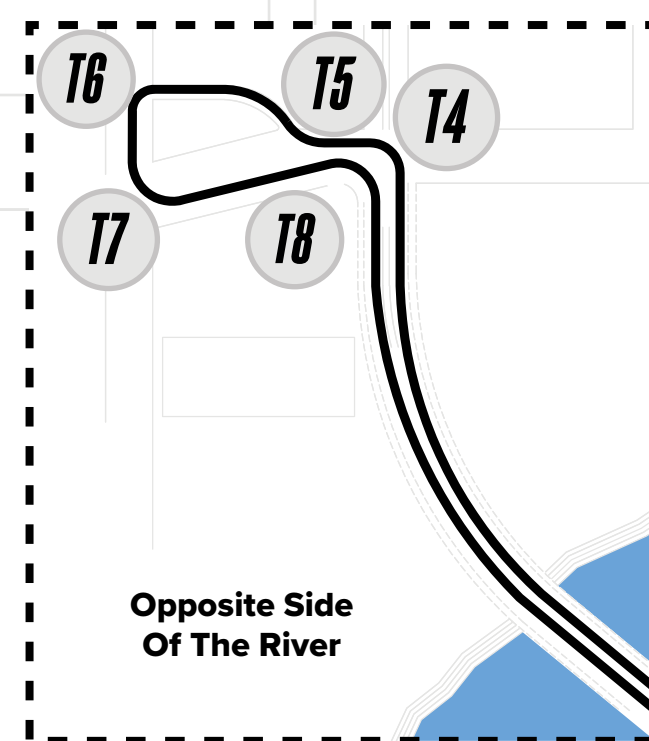

BIG MACHINE MUSIC CITY GRAND PRIX

TRACK MAP AUGUST 4-6, 2023

LEGEND	
	Track
	Turns
	Grandstands
	Bridges
	EMS
	Track Crossing

	Entry Gates
	Clubs
	Suites
	Stages
	Parking Lot Names
	Ride Share Queue
	Ticketing / Guest Services
	Bicycle Parking
	LED Video Boards
	Water Stations
	Restrooms
	Food & Beverage
	Ferguson Cooling Zones